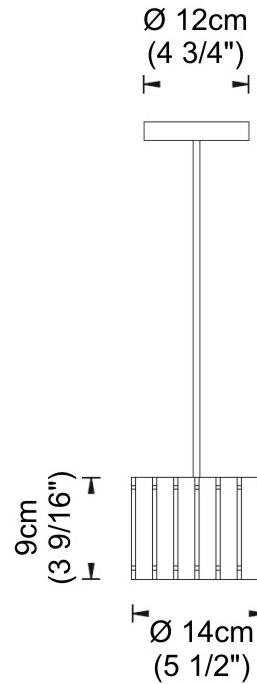

PROJECT	
TYPE	
SPECIFIER	
QUANTITY	
DATE	

LUZ OCULTA SUSPENSION

D51043- : D51043-BRA-NAT

base number

1. To build a product code in our configurator select the specify button on the base model # product page
2. To build a manual product code on this datasheet choose from the options listed below in blue font and add the suffix to the base model #

GENERAL

Series: Luz Oculata
Partner: Fambuena
Division: Design
Installation: Suspension
Product Type: Pendant
Mounting Location: Ceiling
Light Distribution: Direct / Indirect

PHYSICAL

Shape: Drum
Diameter (mm): 140
Diameter (in): 5 1/2
Height (mm): 90
Height (in): 3 9/16
Fixture Material: Metal / Wood
Primary Material: Wood
Cable Details: Cable length 2m / 79"

ELECTRICAL

Lamp Type: LED Retrofit
Total Output Wattage (W): 30
Driver Included: No

LED

OPTICAL

RATINGS AND CERTIFICATIONS

Certified By: CSA Certified to UL and CSA Standards