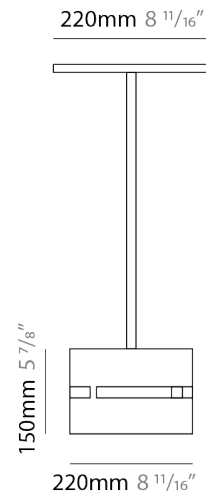

LUZ OCULTA METAL SUSPENSION

D51032-

base number   Finish
Options

1. To build a product code in our configurator select the specify button on the base model # product page
2. To build a manual product code on this datasheet choose from the options listed below in blue font and add the suffix to the base model #

GENERAL

Series: Luz Oculta
Subseries: Luz Oculta Metal
Partner: Fambuena
Division: Design
Installation: Suspension
Product Type: Pendant
Mounting Location: Ceiling
Light Distribution: Direct / Indirect

PHYSICAL

Shape: Rectangle
Diameter (mm): 220
Diameter (in): 8 ¹¹/₁₆
Height (mm): 150
Height (in): 5 ⁷/₈
Fixture Finish: [BRA](#) / [BRZ](#) / [ABR](#)
Fixture Material: Metal
Cable Details: Cable length 2000mm / 79"

ELECTRICAL

Number of Lamps: 1
Lamp Type: LED Retrofit
Lamp Shape: A19
Bulb Included: Bulb Not Included
Max. Wattage Per Lamp (W): 5
Lamp Base: E26
Input Voltage (V): 120
Upon Request: 277Vac / GU24

LED

OPTICAL

RATINGS AND CERTIFICATIONS

Certified By: Certified for North American Standards
IP rating: IP20

PROJECT	_____
TYPE	_____
SPECIFIER	_____
QUANTITY	_____
DATE	_____