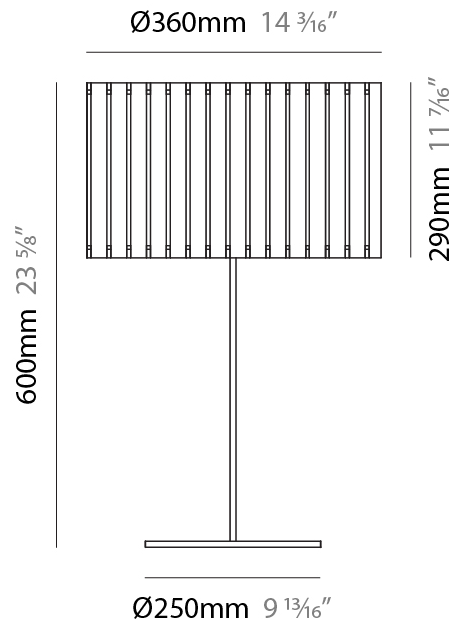

LUZ OCULTA WOOD PORTABLE

D54036- -

base number   Finish Options   Finish Options

1. To build a product code in our configurator select the specify button on the base model # product page
2. To build a manual product code on this datasheet choose from the options listed below in blue font and add the suffix to the base model #

GENERAL

Series: Luz Oculta
Subseries: Luz Oculta Wood
Brand: Fambuena
Division: Design
Mounting Type: Portable
Mounting Location: Table
Subcategory: Table

PHYSICAL

Shape: Cylinder
Diameter (mm): 360
Diameter (in): 14 ³/₁₆
Height (mm): 600
Height (in): 23 ⁵/₈
Light Distribution: Direct / Indirect
Fixture Finish: [DOW / NAT](#)
Holder Finish: BRA / BRZ
Fixture Material: Metal / Wood
Upon Request: Bolt Down

ELECTRICAL

Number of Lamps: 1
Lamp Type: LED Retrofit
Lamp Shape: A19
Bulb Included: Bulb Not Included
Max. Wattage Per Lamp (W): 7
Lamp Base: E26
Input Voltage (V): 120
Upon Request: 277Vac / GU24

LED

OPTICAL

RATINGS AND CERTIFICATIONS

Certified By: CSA Certified to UL and CSA Standards
IP rating: IP20