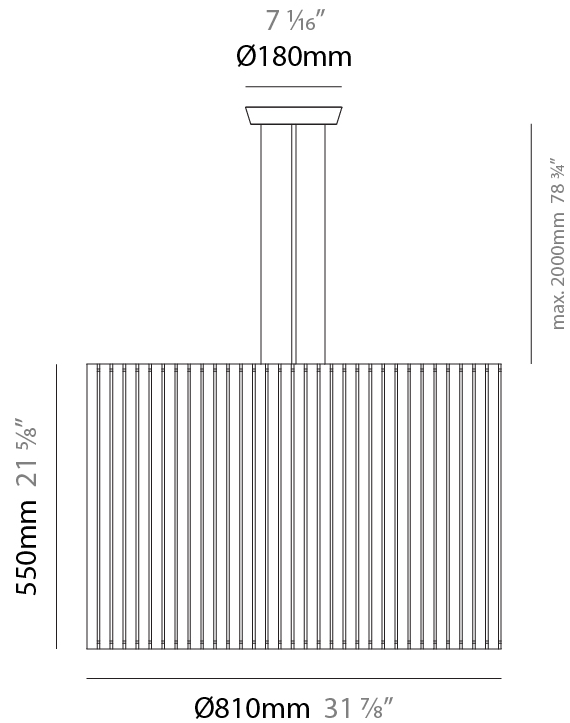

PROJECT	_____
TYPE	_____
SPECIFIER	_____
QUANTITY	_____
DATE	_____

LUZ OCULTA WOOD SUSPENSION

D51035-

base number	Finish Options	Finish Options

1. To build a product code in our configurator select the specify button on the base model # product page
2. To build a manual product code on this datasheet choose from the options listed below in blue font and add the suffix to the base model #

GENERAL

Series: Luz Oculta
Subseries: Luz Oculta Wood
Brand: Fambuena
Division: Design
Mounting Type: Suspension
Mounting Location: Ceiling
Subcategory: Pendant

PHYSICAL

Shape: Rectangle
Diameter (mm): 810
Diameter (in): 31 7/8
Height (mm): 550
Height (in): 21 5/8
Light Distribution: Direct / Indirect
Fixture Finish: DOW / NAT
Holder Finish: BRA / BRZ
Fixture Material: Metal / Wood
Cable Details: Cable length 2000mm / 79"

ELECTRICAL

Number of Lamps: 3
Lamp Type: LED Retrofit
Lamp Shape: A19
Bulb Included: Bulb Not Included
Total Output Wattage (W): 36
Max. Wattage Per Lamp (W): 12
Lamp Base: E26
Input Voltage (V): 120
Upon Request: 277Vac / GU24

LED

OPTICAL

RATINGS AND CERTIFICATIONS

Certified By: Certified for North American Standards
IP rating: IP20