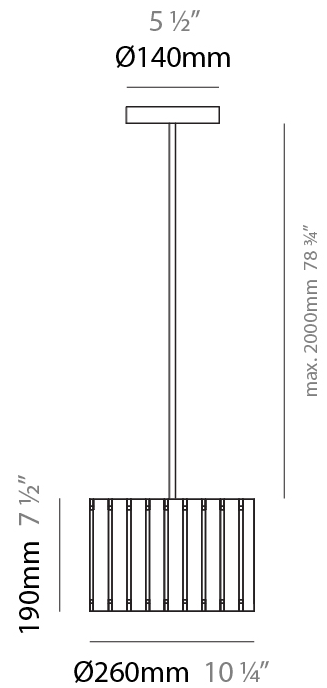

LUZ OCULTA WOOD SUSPENSION

D51041- _____ - _____
base number   Finish   Finish
                         Options   Options

1. To build a product code in our configurator select the specify button on the base model # product page
2. To build a manual product code on this datasheet choose from the options listed below in blue font and add the suffix to the base model #

GENERAL

Series: Luz Oculta
Subseries: Luz Oculta Wood
Partner: Fambuena
Division: Design
Installation: Suspension
Product Type: Pendant
Mounting Location: Ceiling
Light Distribution: Direct / Indirect

PHYSICAL

Shape: Rectangle
Diameter (mm): 260
Diameter (in): 10 ¼"
Height (mm): 190
Height (in): 7 ½"
Fixture Finish: [DOW / NAT](#)
Holder Finish: BRA / BRZ
Fixture Material: Metal / Wood
Primary Material: Wood
Cable Details: Cable length 2000mm / 79"

ELECTRICAL

Number of Lamps: 1
Lamp Type: LED Retrofit
Lamp Shape: A19
Bulb Included: Bulb Not Included
Max. Wattage Per Lamp (W): 4
Lamp Base: E26
Input Voltage (V): 120
Upon Request: 277Vac / GU24

LED

OPTICAL

RATINGS AND CERTIFICATIONS

Certified By: Certified for North American Standards
IP rating: IP20