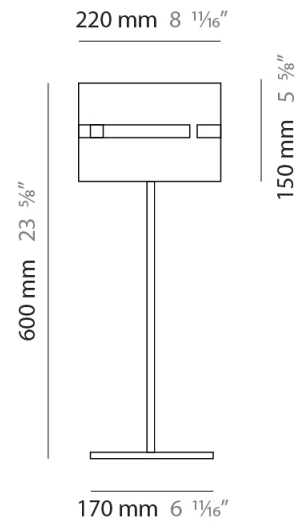

PROJECT	_____
TYPE	_____
SPECIFIER	_____
QUANTITY	_____
DATE	_____

LUZ OCULTA METAL PORTABLE

D54025-

base number   Finish
Options

1. To build a product code in our configurator select the specify button on the base model # product page
2. To build a manual product code on this datasheet choose from the options listed below in blue font and add the suffix to the base model #

GENERAL

Series: Luz Oculta
Subseries: Luz Oculta Metal
Brand: Fambuena
Division: Design
Mounting Type: Portable
Mounting Location: Table
Subcategory: Table

PHYSICAL

Shape: Cylinder
Diameter (mm): 220
Diameter (in): 8 ¹¹/₁₆
Height (mm): 600
Height (in): 23 ⁵/₈
Light Distribution: Direct / Indirect
Fixture Finish: [BRA](#) / [BRZ](#) / [ABR](#)
Fixture Material: Metal
Upon Request: Bolt Down

ELECTRICAL

Number of Lamps: 1
Lamp Type: LED Retrofit
Lamp Shape: B10
Bulb Included: Bulb Not Included
Max. Wattage Per Lamp (W): 4
Lamp Base: E12
Input Voltage (V): 120

LED

OPTICAL

RATINGS AND CERTIFICATIONS

Certified By: Certified for North American Standards
IP rating: IP20