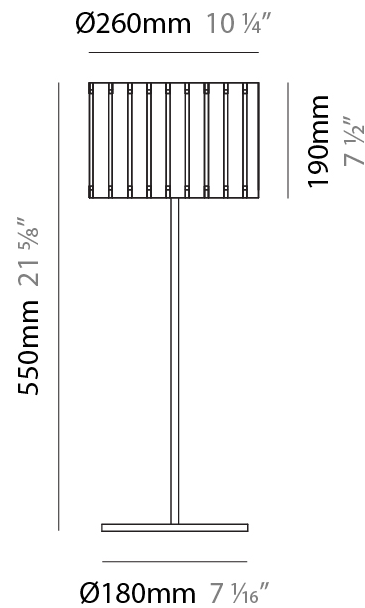

LUZ OCULTA WOOD PORTABLE

D54038-

base number   Finish Options   Finish Options

1. To build a product code in our configurator select the specify button on the base model # product page
2. To build a manual product code on this datasheet choose from the options listed below in blue font and add the suffix to the base model #

GENERAL

Series: Luz Oculta
Subseries: Luz Oculta Wood
Partner: Fambuena
Division: Design
Installation: Portable
Product Type: Table
Mounting Location: Table
Light Distribution: Direct / Indirect

PHYSICAL

Shape: Cylinder
Diameter (mm): 260
Diameter (in): 10 ¼
Height (mm): 550
Height (in): 21 ⅝
Fixture Finish: DOW / NAT
Holder Finish: BRA / BRZ
Fixture Material: Metal / Wood
Primary Material: Wood
Upon Request: Bolt Down

ELECTRICAL

Number of Lamps: 1
Lamp Type: LED Retrofit
Lamp Shape: B10
Bulb Included: Bulb Not Included
Max. Wattage Per Lamp (W): 4
Lamp Base: E12
Input Voltage (V): 120

LED

OPTICAL

RATINGS AND CERTIFICATIONS

Certified By: Certified for North American Standards
IP rating: IP20