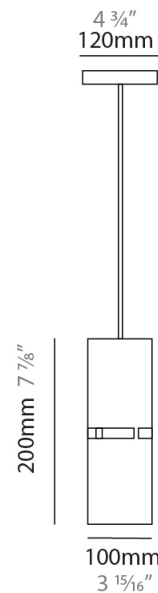

PROJECT
TYPE
SPECIFIER
QUANTITY
DATE

LUZ OCULTA METAL SUSPENSION

D51034-

base number   Finish
Options

1. To build a product code in our configurator select the specify button on the base model # product page
2. To build a manual product code on this datasheet choose from the options listed below in blue font and add the suffix to the base model #

GENERAL

Series: Luz Oculta
Subseries: Luz Oculta Metal
Brand: Fambuena
Division: Design
Mounting Type: Suspension
Mounting Location: Ceiling
Subcategory: Pendant

PHYSICAL

Shape: Rectangle
Diameter (mm): 100
Diameter (in): 3 ¹⁵/₁₆
Height (mm): 200
Height (in): 7 ⁷/₈
Light Distribution: Direct / Indirect
Fixture Finish: [BRA](#) / [BRZ](#) / [ABR](#)
Fixture Material: Metal
Cable Details: Cable length 2000mm / 79"

ELECTRICAL

Number of Lamps: 1
Lamp Type: LED Retrofit
Lamp Shape: T4
Bulb Included: Bulb Not Included
Max. Wattage Per Lamp (W): 5
Lamp Base: G9
Input Voltage (V): 120

LED

OPTICAL

RATINGS AND CERTIFICATIONS

Certified By: Certified for North American Standards
IP rating: IP20