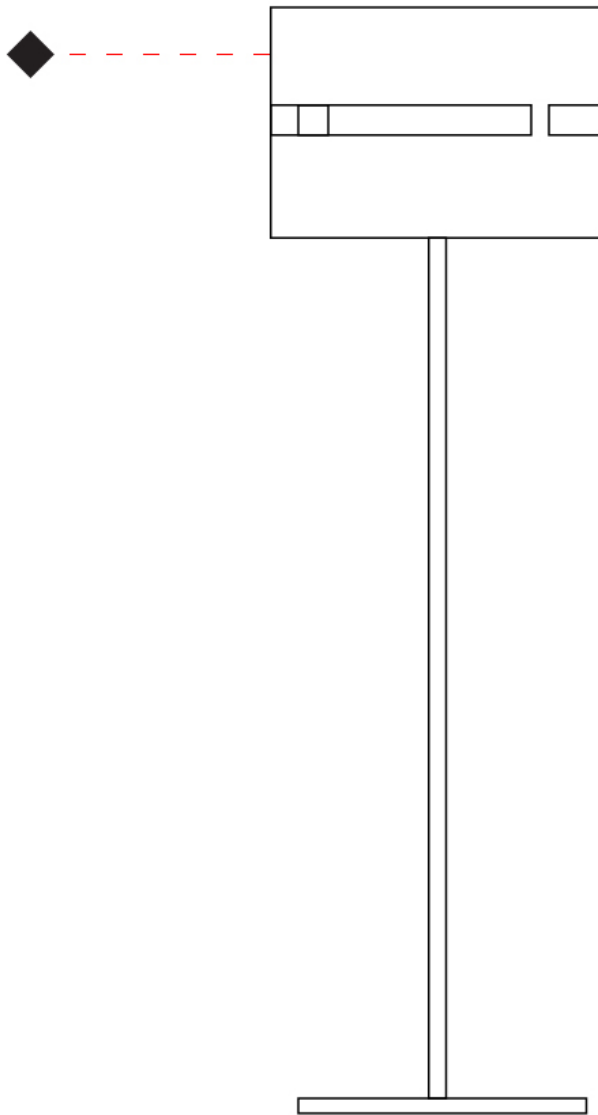

LUZ OCULTA METAL PORTABLE

D54021-

PROJECT

TYPE

SPECIFIER

QUANTITY

DATE