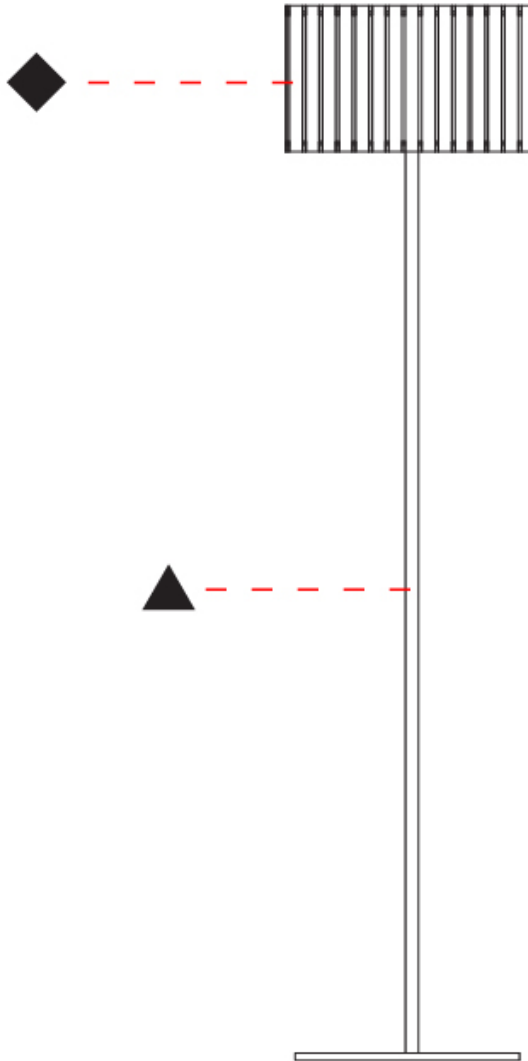

LUZ OCULTA WOOD PORTABLE

D54030-

PROJECT _____

TYPE _____

SPECIFIER _____

QUANTITY _____

DATE _____

D