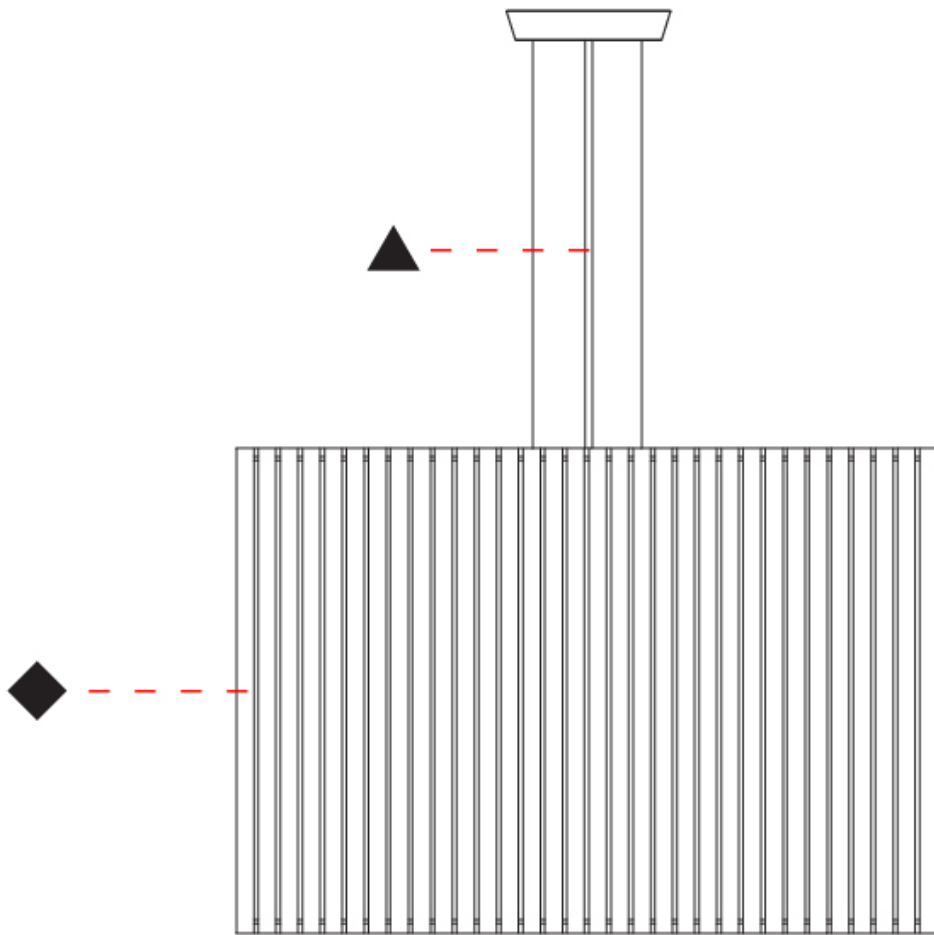

LUZ OCULTA WOOD SUSPENSION

D51035-

PROJECT	_____
TYPE	_____
SPECIFIER	_____
QUANTITY	_____
DATE	_____

D