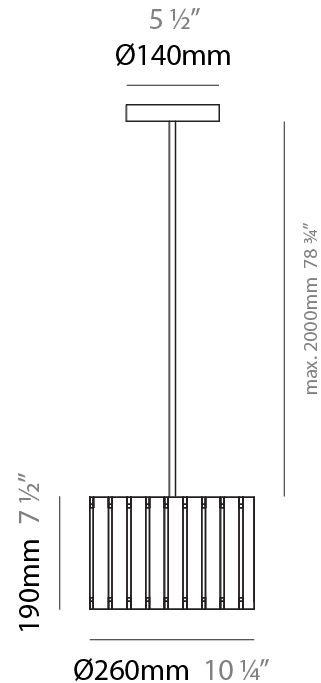

LUZ OCULTA WOOD SUSPENSION

D51041- -

base number   Finish Options   Finish Options

1. To build a product code in our configurator select the specify button on the base model # product page
2. To build a manual product code on this datasheet choose from the options listed below in blue font and add the suffix to the base model #

GENERAL

Series: Luz Oculta
Subseries: Luz Oculta Wood
Brand: Fambuena
Division: Design
Mounting Type: Suspension
Mounting Location: Ceiling
Subcategory: Pendant

PHYSICAL

Shape: Rectangle
Diameter (mm): 260
Diameter (in): 10 ¼
Height (mm): 190
Height (in): 7 ½
Light Distribution: Direct / Indirect
Fixture Finish: [DOW](#) / [NAT](#)
Holder Finish: BRA / BRZ
Fixture Material: Metal / Wood
Cable Details: Cable length 2000mm / 79"

ELECTRICAL

Number of Lamps: 1
Lamp Type: LED Retrofit
Lamp Shape: A19
Bulb Included: Bulb Not Included
Max. Wattage Per Lamp (W): 4
Lamp Base: E26
Input Voltage (V): 120
Upon Request: 277Vac / GU24

LED

OPTICAL

RATINGS AND CERTIFICATIONS

Certified By: Certified for North American Standards
IP rating: IP20

PROJECT
TYPE
SPECIFIER
QUANTITY
DATE