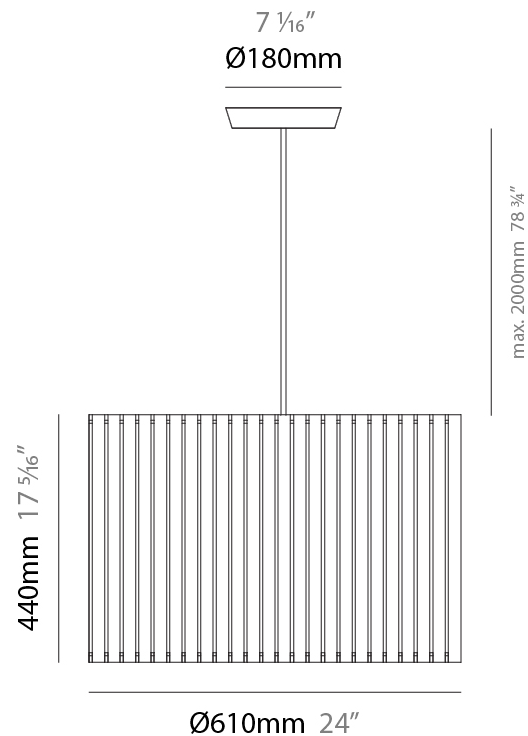

PROJECT	
TYPE	
SPECIFIER	
QUANTITY	
DATE	

LUZ OCULTA SUSPENSION

D51037- : D51037-BRZ-DOW

base number

1. To build a product code in our configurator select the specify button on the base model # product page
2. To build a manual product code on this datasheet choose from the options listed below in blue font and add the suffix to the base model #

GENERAL

Series: Luz Oculta
Partner: Fambuena
Division: Design
Installation: Suspension
Product Type: Pendant
Mounting Location: Ceiling
Light Distribution: Direct / Indirect

PHYSICAL

Shape: Drum
Diameter (mm): 61cm / 24"
Height (mm): 44cm / 17 5/16"
Fixture Material: Metal / Wood
Primary Material: Wood

ELECTRICAL

Lamp Type: LED Retrofit
Max. Wattage Per Lamp (W): 12

LED

OPTICAL

RATINGS AND CERTIFICATIONS

Certified By: Certified for North American Standards
IP rating: IP20