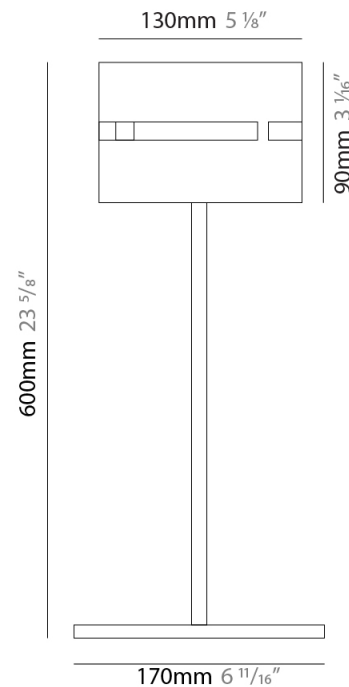

PROJECT _____
TYPE _____
SPECIFIER _____
QUANTITY _____
DATE _____

LUZ OCULTA METAL PORTABLE

D54026-

base number _____
Finish _____
Options _____

1. To build a product code in our configurator select the specify button on the base model # product page
2. To build a manual product code on this datasheet choose from the options listed below in blue font and add the suffix to the base model #

GENERAL

Series: Luz Oculta _____
Subseries: Luz Oculta Metal _____
Partner: Fambuena _____
Division: Design _____
Installation: Portable _____
Product Type: Table _____
Mounting Location: Table _____
Light Distribution: Direct / Indirect _____

PHYSICAL

Shape: Cylinder _____
Diameter (mm): 120 _____
Diameter (in): 4 ³/₄ _____
Height (mm): 500 _____
Height (in): 19 ¹¹/₁₆ _____
Fixture Finish: [BRA](#) / [BRZ](#) / [ABR](#) _____
Fixture Material: Metal _____
Upon Request: Bolt Down _____

ELECTRICAL

Number of Lamps: 1 _____
Lamp Type: LED Retrofit _____
Lamp Shape: T4 _____
Bulb Included: Bulb Not Included _____
Max. Wattage Per Lamp (W): 5 _____
Lamp Base: G9 _____
Input Voltage (V): 120 _____

LED

OPTICAL

RATINGS AND CERTIFICATIONS

Certified By: Certified for North American Standards _____
IP rating: IP20 _____