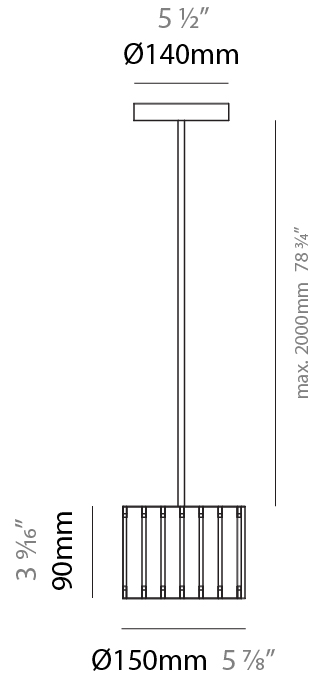

PROJECT	
TYPE	
SPECIFIER	
QUANTITY	
DATE	

LUZ OCULTA WOOD SUSPENSION

D51043-

base number	Finish Options	Finish Options

1. To build a product code in our configurator select the specify button on the base model # product page
2. To build a manual product code on this datasheet choose from the options listed below in blue font and add the suffix to the base model #

GENERAL

Series: Luz Oculta
Subseries: Luz Oculta Wood
Partner: Fambuena
Division: Design
Installation: Suspension
Product Type: Pendant
Mounting Location: Ceiling
Light Distribution: Direct / Indirect

PHYSICAL

Shape: Rectangle
Diameter (mm): 150
Diameter (in): 5 7/8
Height (mm): 90
Height (in): 3 9/16
Fixture Finish: DOW / NAT
Holder Finish: BRA / BRZ
Fixture Material: Metal / Wood
Primary Material: Wood
Cable Details: Cable length 2000mm / 79"

ELECTRICAL

Number of Lamps: 1
Lamp Type: LED Retrofit
Lamp Shape: T4
Bulb Included: Bulb Not Included
Max. Wattage Per Lamp (W): 3
Lamp Base: G9
Input Voltage (V): 120

LED

OPTICAL

RATINGS AND CERTIFICATIONS

Certified By: Certified for North American Standards
IP rating: IP20