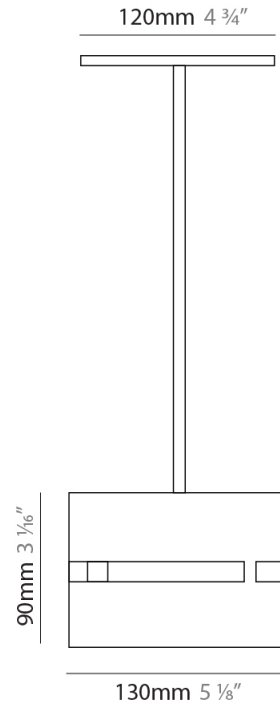

PROJECT	
TYPE	
SPECIFIER	
QUANTITY	
DATE	

LUZ OCULTA METAL SUSPENSION

D51033-

base number   Finish
Options

1. To build a product code in our configurator select the specify button on the base model # product page
2. To build a manual product code on this datasheet choose from the options listed below in blue font and add the suffix to the base model #

GENERAL

Series: Luz Oculta
Subseries: Luz Oculta Metal
Partner: Fambuena
Division: Design
Installation: Suspension
Product Type: Pendant
Mounting Location: Ceiling
Light Distribution: Direct / Indirect

PHYSICAL

Shape: Rectangle
Diameter (mm): 130
Diameter (in): 5 1/4
Height (mm): 90
Height (in): 4 1/2
Fixture Finish: [BRA](#) / [BRZ](#) / [ABR](#)
Fixture Material: Metal
Cable Details: Cable length 2000mm / 79"

ELECTRICAL

Number of Lamps: 1
Lamp Type: LED Retrofit
Lamp Shape: T4
Bulb Included: Bulb Not Included
Max. Wattage Per Lamp (W): 5
Lamp Base: G9
Input Voltage (V): 120

LED

OPTICAL

RATINGS AND CERTIFICATIONS

Certified By: Certified for North American Standards
IP rating: IP20