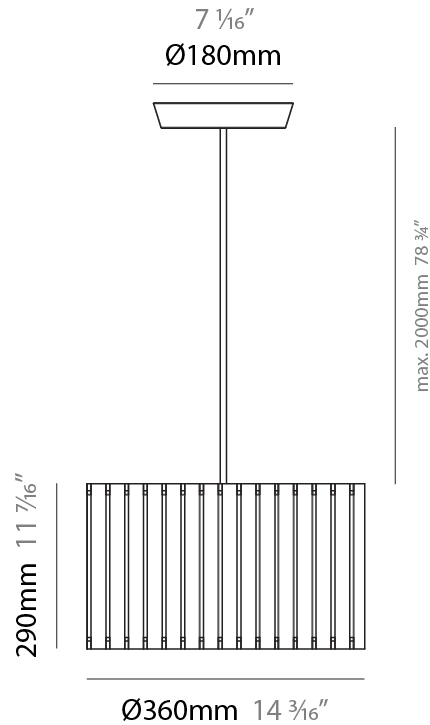

LUZ OCULTA WOOD SUSPENSION

D51039- -

base number   Finish Options   Finish Options

1. To build a product code in our configurator select the specify button on the base model # product page
2. To build a manual product code on this datasheet choose from the options listed below in blue font and add the suffix to the base model #

GENERAL

Series: Luz Oculta
Subseries: Luz Oculta Wood
Brand: Fambuena
Division: Design
Mounting Type: Suspension
Mounting Location: Ceiling
Subcategory: Pendant

PHYSICAL

Shape: Rectangle
Diameter (mm): 360
Diameter (in): 14 ³/₁₆"
Height (mm): 290
Height (in): 11 ⁷/₁₆"
Light Distribution: Direct / Indirect
Fixture Finish: [DOW / NAT](#)
Holder Finish: BRA / BRZ
Fixture Material: Metal / Wood
Cable Details: Cable length 2000mm / 79"

ELECTRICAL

Number of Lamps: 1
Lamp Type: LED Retrofit
Lamp Shape: A19
Bulb Included: Bulb Not Included
Max. Wattage Per Lamp (W): 7
Lamp Base: E26
Input Voltage (V): 120
Upon Request: 277Vac / GU24

LED

OPTICAL

RATINGS AND CERTIFICATIONS

Certified By: Certified for North American Standards
IP rating: IP20

PROJECT
TYPE
SPECIFIER
QUANTITY
DATE