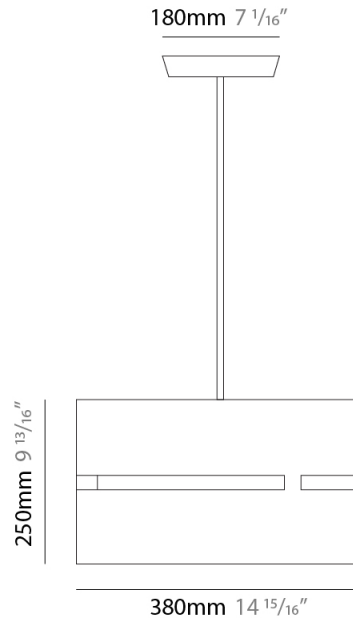

PROJECT	
TYPE	
SPECIFIER	
QUANTITY	
DATE	

LUZ OCULTA METAL SUSPENSION

D51031-

base number   Finish
Options

1. To build a product code in our configurator select the specify button on the base model # product page
2. To build a manual product code on this datasheet choose from the options listed below in blue font and add the suffix to the base model #

GENERAL

Series: Luz Oculta
Subseries: Luz Oculta Metal
Brand: Fambuena
Division: Design
Mounting Type: Suspension
Mounting Location: Ceiling
Subcategory: Pendant

PHYSICAL

Shape: Rectangle
Diameter (mm): 380
Diameter (in): 14 ¹⁵/₁₆
Height (mm): 250
Height (in): 10
Light Distribution: Direct / Indirect
Fixture Finish: [BRA](#) / [BRZ](#) / [ABR](#)
Fixture Material: Metal
Cable Details: Cable length 2000mm / 79"

ELECTRICAL

Number of Lamps: 1
Lamp Type: LED Retrofit
Lamp Shape: A19
Bulb Included: Bulb Not Included
Max. Wattage Per Lamp (W): 8
Lamp Base: E26
Input Voltage (V): 120
Upon Request: 277Vac / GU24

LED

OPTICAL

RATINGS AND CERTIFICATIONS

Certified By: Certified for North American Standards
IP rating: IP20