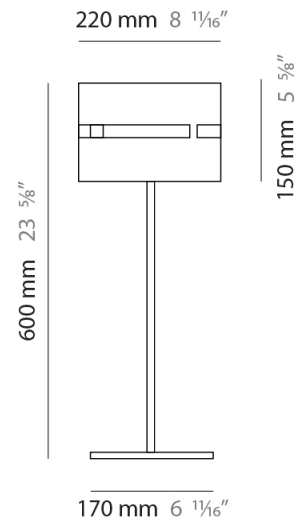

PROJECT
TYPE
SPECIFIER
QUANTITY
DATE

LUZ OCULTA METAL PORTABLE

D54025-

base number   Finish
Options

1. To build a product code in our configurator select the specify button on the base model # product page
2. To build a manual product code on this datasheet choose from the options listed below in blue font and add the suffix to the base model #

GENERAL

Series: Luz Oculta
Subseries: Luz Oculta Metal
Partner: Fambuena
Division: Design
Installation: Portable
Product Type: Table
Mounting Location: Table
Light Distribution: Direct / Indirect

PHYSICAL

Shape: Cylinder
Diameter (mm): 220
Diameter (in): 8 ¹/₁₆
Height (mm): 600
Height (in): 23 ⁵/₈
Fixture Finish: [BRA](#) / [BRZ](#) / [ABR](#)
Fixture Material: Metal
Upon Request: Bolt Down

ELECTRICAL

Number of Lamps: 1
Lamp Type: LED Retrofit
Lamp Shape: B10
Bulb Included: Bulb Not Included
Max. Wattage Per Lamp (W): 4
Lamp Base: E12
Input Voltage (V): 120

LED

OPTICAL

RATINGS AND CERTIFICATIONS

Certified By: Certified for North American Standards
IP rating: IP20