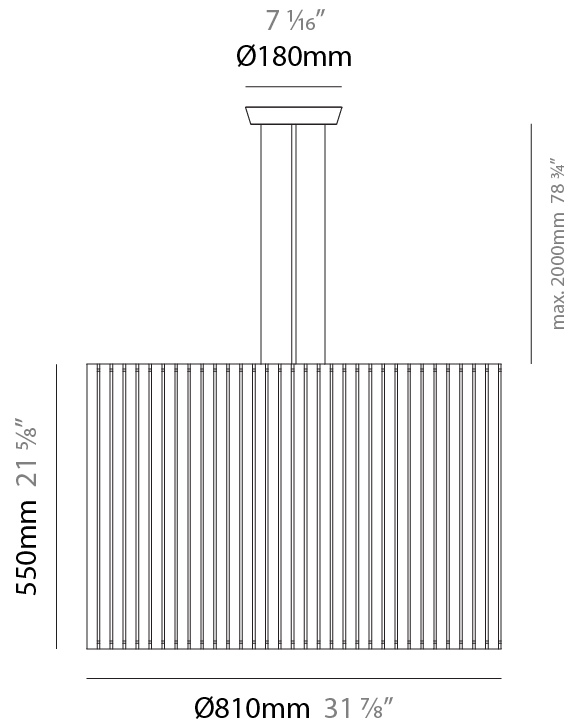

LUZ OCULTA WOOD SUSPENSION

D51035- -

base number   Finish Options   Finish Options

1. To build a product code in our configurator select the specify button on the base model # product page
2. To build a manual product code on this datasheet choose from the options listed below in blue font and add the suffix to the base model #

GENERAL

Series: Luz Oculta
Subseries: Luz Oculta Wood
Partner: Fambuena
Division: Design
Installation: Suspension
Product Type: Pendant
Mounting Location: Ceiling
Light Distribution: Direct / Indirect

PHYSICAL

Shape: Rectangle
Diameter (mm): 810
Diameter (in): 31 7/8
Height (mm): 550
Height (in): 21 5/8
Fixture Finish: DOW / NAT
Holder Finish: BRA / BRZ
Fixture Material: Metal / Wood
Primary Material: Wood
Cable Details: Cable length 2000mm / 79"

ELECTRICAL

Number of Lamps: 3
Lamp Type: LED Retrofit
Lamp Shape: A19
Bulb Included: Bulb Not Included
Total Output Wattage (W): 36
Max. Wattage Per Lamp (W): 12
Lamp Base: E26
Input Voltage (V): 120
Upon Request: 277Vac / GU24

LED

OPTICAL

RATINGS AND CERTIFICATIONS

Certified By: Certified for North American Standards
IP rating: IP20