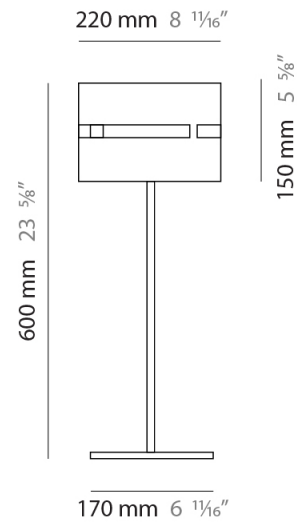

PROJECT
TYPE
SPECIFIER
QUANTITY
DATE

LUZ OCULTA METAL PORTABLE

D54022-

base number   Finish
Options

1. To build a product code in our configurator select the specify button on the base model # product page
2. To build a manual product code on this datasheet choose from the options listed below in blue font and add the suffix to the base model #

GENERAL

Series: Luz Oculta
Subseries: Luz Oculta Metal
Partner: Fambuena
Division: Design
Installation: Portable
Product Type: Floor
Mounting Location: Floor
Light Distribution: Direct / Indirect

PHYSICAL

Shape: Cylinder
Diameter (mm): 220
Diameter (in): 8 ¹¹/₁₆
Height (mm): 1500
Height (in): 59 ¹/₁₆
Fixture Finish: [BRA](#) / [BRZ](#) / [ABR](#)
Fixture Material: Metal
Upon Request: Bolt Down

ELECTRICAL

Number of Lamps: 1
Lamp Type: LED Retrofit
Lamp Shape: B10
Bulb Included: Bulb Not Included
Max. Wattage Per Lamp (W): 4
Lamp Base: E12
Input Voltage (V): 120

LED

OPTICAL

RATINGS AND CERTIFICATIONS

Certified By: Certified for North American Standards
IP rating: IP20