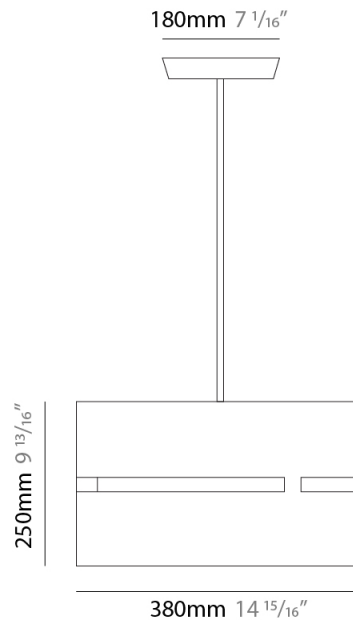

PROJECT	
TYPE	
SPECIFIER	
QUANTITY	
DATE	

LUZ OCULTA METAL SUSPENSION

D51031-

base number   Finish
Options

1. To build a product code in our configurator select the specify button on the base model # product page
2. To build a manual product code on this datasheet choose from the options listed below in blue font and add the suffix to the base model #

GENERAL

Series: Luz Oculta
Subseries: Luz Oculta Metal
Partner: Fambuena
Division: Design
Installation: Suspension
Product Type: Pendant
Mounting Location: Ceiling
Light Distribution: Direct / Indirect

PHYSICAL

Shape: Drum
Diameter (mm): 380
Diameter (in): 14 ¹⁵/₁₆
Height (mm): 250
Height (in): 10
Fixture Finish: [BRA](#) / [BRZ](#) / [ABR](#)
Fixture Material: Metal
Cable Details: Cable length 2000mm / 79"

ELECTRICAL

Number of Lamps: 1
Lamp Type: LED Retrofit
Lamp Shape: A19
Bulb Included: Bulb Not Included
Max. Wattage Per Lamp (W): 8
Lamp Base: E26
Input Voltage (V): 120
Upon Request: 277Vac / GU24

LED

OPTICAL

RATINGS AND CERTIFICATIONS

Certified By: Certified for North American Standards
IP rating: IP20