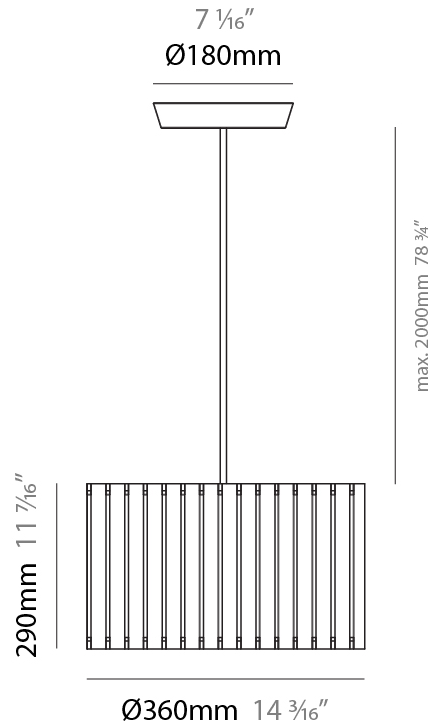

PROJECT	_____
TYPE	_____
SPECIFIER	_____
QUANTITY	_____
DATE	_____

LUZ OCULTA WOOD SUSPENSION

D51039- _____ - _____
base number   Finish Options   Finish Options

1. To build a product code in our configurator select the specify button on the base model # product page
2. To build a manual product code on this datasheet choose from the options listed below in blue font and add the suffix to the base model #

GENERAL

Series: Luz Oculta
Subseries: Luz Oculta Wood
Partner: Fambuena
Division: Design
Installation: Suspension
Product Type: Pendant
Mounting Location: Ceiling
Light Distribution: Direct / Indirect

PHYSICAL

Shape: Rectangle
Diameter (mm): 360
Diameter (in): 14 ³/₁₆
Height (mm): 290
Height (in): 11 ⁷/₁₆
Fixture Finish: [DOW / NAT](#)
Holder Finish: [BRA / BRZ](#)
Fixture Material: Metal / Wood
Primary Material: Wood
Cable Details: Cable length 2000mm / 79"

ELECTRICAL

Number of Lamps: 1
Lamp Type: LED Retrofit
Lamp Shape: A19
Bulb Included: Bulb Not Included
Max. Wattage Per Lamp (W): 7
Lamp Base: E26
Input Voltage (V): 120
Upon Request: 277Vac / GU24

LED

OPTICAL

RATINGS AND CERTIFICATIONS

Certified By: Certified for North American Standards
IP rating: IP20