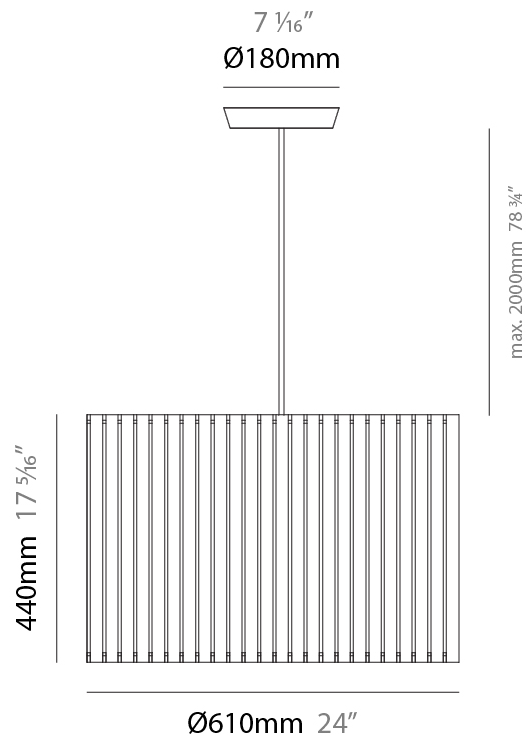

PROJECT _____
TYPE _____
SPECIFIER _____
QUANTITY _____
DATE _____

LUZ OCULTA WOOD SUSPENSION

D51037- _____ - _____
base number   Finish Options   Finish Options

1. To build a product code in our configurator select the specify button on the base model # product page
2. To build a manual product code on this datasheet choose from the options listed below in blue font and add the suffix to the base model #

GENERAL

Series: Luz Oculta
Subseries: Luz Oculta Wood
Brand: Fambuena
Division: Design
Mounting Type: Suspension
Mounting Location: Ceiling
Subcategory: Pendant

PHYSICAL

Shape: Rectangle
Diameter (mm): 610
Diameter (in): 24
Height (mm): 440
Height (in): 17 ⁵/₁₆
Light Distribution: Direct / Indirect
Fixture Finish: [DOW / NAT](#)
Holder Finish: BRA / BRZ
Fixture Material: Metal / Wood
Cable Details: Cable length 2000mm / 79"

ELECTRICAL

Number of Lamps: 1
Lamp Type: LED Retrofit
Lamp Shape: A19
Bulb Included: Bulb Not Included
Max. Wattage Per Lamp (W): 12
Lamp Base: E26
Input Voltage (V): 120
Upon Request: 277Vac / GU24

LED

OPTICAL

RATINGS AND CERTIFICATIONS

Certified By: Certified for North American Standards
IP rating: IP20