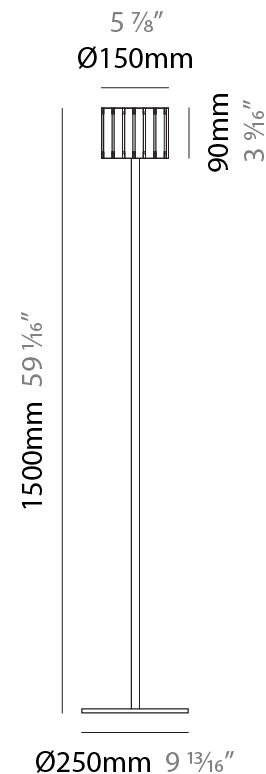

PROJECT	
TYPE	
SPECIFIER	
QUANTITY	
DATE	

LUZ OCULTA WOOD PORTABLE

D54034-

base number	Finish Options	Finish Options

1. To build a product code in our configurator select the specify button on the base model # product page
2. To build a manual product code on this datasheet choose from the options listed below in blue font and add the suffix to the base model #

GENERAL

Series: Luz Oculata
Subseries: Luz Oculata Wood
Partner: Fambuena
Division: Design
Installation: Portable
Product Type: Floor
Mounting Location: Floor
Light Distribution: Direct / Indirect

PHYSICAL

Shape: Cylinder
Diameter (mm): 150
Diameter (in): 5 7/8
Height (mm): 1500
Height (in): 59 1/16
Fixture Finish: DOW / NAT
Holder Finish: BRA / BRZ
Fixture Material: Metal / Wood
Primary Material: Wood
Upon Request: Bolt Down

ELECTRICAL

Number of Lamps: 1
Lamp Type: LED Retrofit
Lamp Shape: T4
Bulb Included: Bulb Not Included
Max. Wattage Per Lamp (W): 3
Lamp Base: G9
Input Voltage (V): 120

LED

OPTICAL

RATINGS AND CERTIFICATIONS

Certified By: Certified for North American Standards
IP rating: IP20