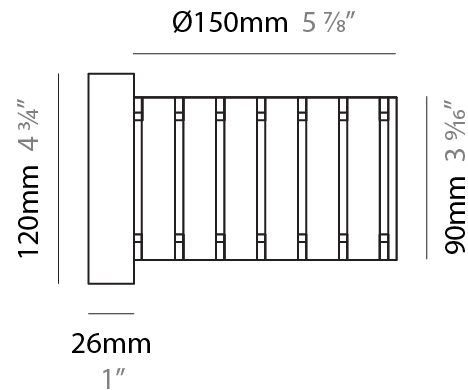

PROJECT	_____
TYPE	_____
SPECIFIER	_____
QUANTITY	_____
DATE	_____

LUZ OCULTA WOOD SURFACE

D53031- _____ - _____
base number   Finish   Finish
                         Options   Options

1. To build a product code in our configurator select the specify button on the base model # product page
2. To build a manual product code on this datasheet choose from the options listed below in blue font and add the suffix to the base model #

GENERAL

Series: Luz Oculta
Subseries: Luz Oculta Wood
Partner: Fambuena
Division: Design
Installation: Surface
Product Type: Wall Surface
Mounting Location: Wall
Light Distribution: Wall Effect

PHYSICAL

Shape: Cylinder
Diameter (mm): 150
Diameter (in): 5 7/8
Height (mm): 90
Height (in): 3 9/16
Fixture Finish: [DOW / NAT](#)
Holder Finish: BRA / BRZ
Fixture Material: Metal / Wood
Primary Material: Wood

ELECTRICAL

Number of Lamps: 1
Lamp Type: LED Retrofit
Lamp Shape: T4
Bulb Included: Bulb Not Included
Max. Wattage Per Lamp (W): 3
Lamp Base: G9
Input Voltage (V): 120

LED

OPTICAL

RATINGS AND CERTIFICATIONS

Certified By: Certified for North American Standards
IP rating: IP20