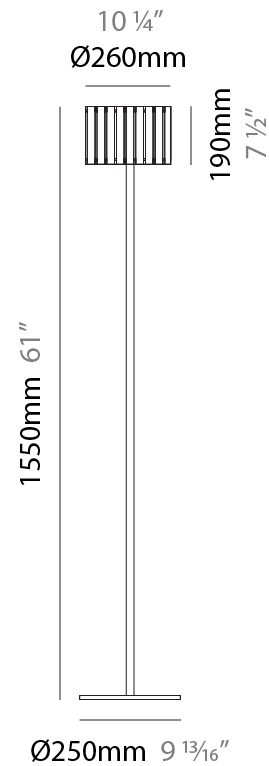

PROJECT	
TYPE	
SPECIFIER	
QUANTITY	
DATE	

LUZ OCULTA WOOD PORTABLE

D54032- -
base number   Finish Options   Finish Options

1. To build a product code in our configurator select the specify button on the base model # product page
2. To build a manual product code on this datasheet choose from the options listed below in blue font and add the suffix to the base model #

GENERAL

Series: Luz Oculta
Subseries: Luz Oculta Wood
Partner: Fambuena
Division: Design
Installation: Portable
Product Type: Floor
Mounting Location: Floor
Light Distribution: Direct / Indirect

PHYSICAL

Shape: Cylinder
Diameter (mm): 260
Diameter (in): 10 ¼
Height (mm): 1550
Height (in): 61
Fixture Finish: DOW / NAT
Holder Finish: BRA / BRZ
Fixture Material: Metal / Wood
Primary Material: Wood
Upon Request: Bolt Down

ELECTRICAL

Number of Lamps: 1
Lamp Type: LED Retrofit
Lamp Shape: B10
Bulb Included: Bulb Not Included
Max. Wattage Per Lamp (W): 4
Lamp Base: E12
Input Voltage (V): 120

LED

OPTICAL

RATINGS AND CERTIFICATIONS

Certified By: Certified for North American Standards
IP rating: IP20