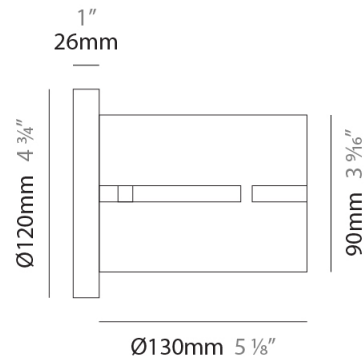

LUZ OCULTA METAL SURFACE

D53027-

base number   Finish
Options

PROJECT	_____
TYPE	_____
SPECIFIER	_____
QUANTITY	_____
DATE	_____

1. To build a product code in our configurator select the specify button on the base model # product page
2. To build a manual product code on this datasheet choose from the options listed below in blue font and add the suffix to the base model #

GENERAL

Series: Luz Oculta
Subseries: Luz Oculta Metal
Partner: Fambuena
Division: Design
Installation: Surface
Product Type: Wall Surface
Mounting Location: Wall
Light Distribution: Wall Effect

PHYSICAL

Shape: Cylinder
Diameter (mm): 130
Diameter (in): 5 1/4
Height (mm): 120
Depth (mm): 156
Height (in): 4 3/4
Depth (in): 6 1/8
[Fixture Finish: BRA / BRZ / ABR](#)
Fixture Material: Metal

ELECTRICAL

Number of Lamps: 1
Lamp Type: LED Retrofit
Lamp Shape: T4
Bulb Included: Bulb Not Included
Max. Wattage Per Lamp (W): 5
Lamp Base: G9
Input Voltage (V): 120

LED

OPTICAL

RATINGS AND CERTIFICATIONS

Certified By: Certified for North American Standards
IP rating: IP20