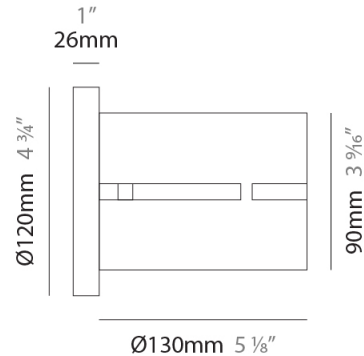

PROJECT
TYPE
SPECIFIER
QUANTITY
DATE

LUZ OCULTA METAL SURFACE

D53027-

base number   Finish
Options

1. To build a product code in our configurator select the specify button on the base model # product page
2. To build a manual product code on this datasheet choose from the options listed below in blue font and add the suffix to the base model #

GENERAL

Series: Luz Oculta
Subseries: Luz Oculta Metal
Brand: Fambuena
Division: Design
Mounting Type: Surface
Mounting Location: Wall
Subcategory: Ambient

PHYSICAL

Shape: Cylinder
Diameter (mm): 130
Diameter (in): 5 1/8
Height (mm): 120
Depth (mm): 156
Height (in): 4 3/4
Depth (in): 6 1/8
Light Distribution: Direct / Indirect
Fixture Finish: [BRA](#) / [BRZ](#) / [ABR](#)
Fixture Material: Metal

ELECTRICAL

Number of Lamps: 1
Lamp Type: LED Retrofit
Lamp Shape: T4
Bulb Included: Bulb Not Included
Max. Wattage Per Lamp (W): 5
Lamp Base: G9
Input Voltage (V): 120

LED

OPTICAL

RATINGS AND CERTIFICATIONS

Certified By: Certified for North American Standards
IP rating: IP20