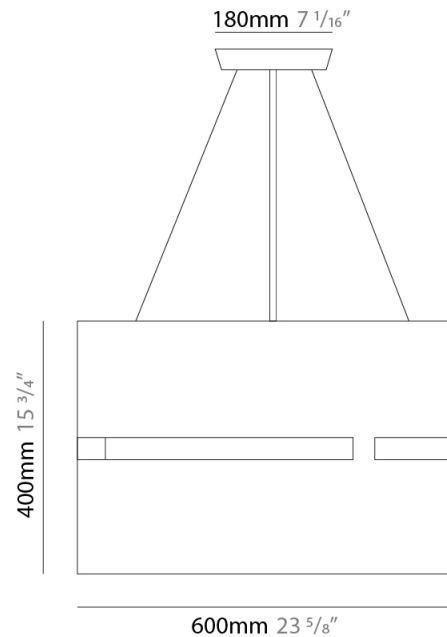

PROJECT	
TYPE	
SPECIFIER	
QUANTITY	
DATE	

LUZ OCULTA METAL SUSPENSION

D51063-

base number   Finish
Options

1. To build a product code in our configurator select the specify button on the base model # product page
2. To build a manual product code on this datasheet choose from the options listed below in blue font and add the suffix to the base model #

GENERAL

Series: Luz Oculta
Subseries: Luz Oculta Metal
Partner: Fambuena
Division: Design
Installation: Suspension
Product Type: Pendant
Mounting Location: Ceiling
Light Distribution: Direct / Indirect

PHYSICAL

Shape: Rectangle
Diameter (mm): 600
Diameter (in): 23 5/8
Height (mm): 400
Height (in): 15 3/4
Fixture Finish: [BRA](#) / [BRZ](#) / [ABR](#)
Fixture Material: Metal
Cable Details: Cable length 2000mm / 79"

ELECTRICAL

Number of Lamps: 1
Lamp Type: LED Retrofit
Lamp Shape: A19
Bulb Included: Bulb Not Included
Max. Wattage Per Lamp (W): 15
Lamp Base: E26
Input Voltage (V): 120
Upon Request: 277Vac / GU24

LED

OPTICAL

RATINGS AND CERTIFICATIONS

Certified By: Certified for North American Standards
IP rating: IP20